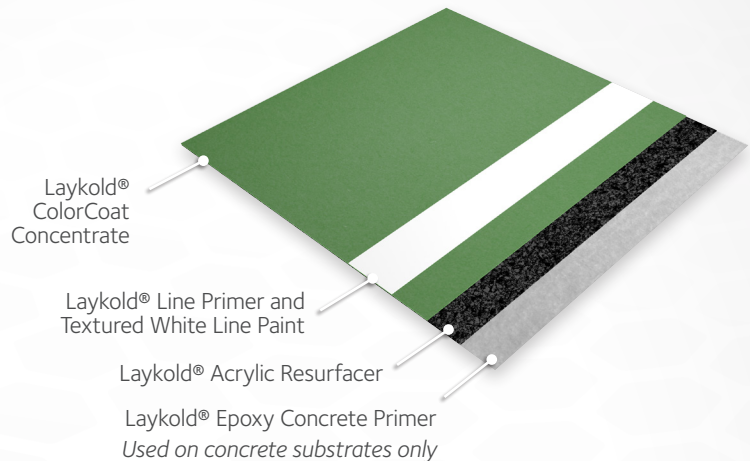

Laykold®

HIGHLIGHTS

- Manufactured by APT in an ISO 9001 Quality Assured facility
- Can be adjusted to meet desired court pace
- Versatile application-tennis, basketball, netball, in-line, multisport, play courts and more
- Environmentally friendly - does not contain asbestos, lead or mercury
 - A wide variety of long lasting colors
- Superior quality reputation for over 75 years
 - Custom colours available
- Nobody covers the court like Laykold®!

COLORCOAT

Laykold® ColorCoat system is a durable, fade and wear resistant, all-weather tennis and athletic surface, designed to beautify asphalt and/or concrete substrates while providing the desired speed of play.

ADVANTAGE

Laykold® Advantage system is comprised of factory textured colors using a select blend of silica sands. Batch mixing is simplified, resulting in superior quality control and a consistent surface pace regardless of location or applicator.

**Highlight: Advantage is factory textured.*

PERFORMANCE
ENHANCING
SURFACE
TECHNOLOGY

www.laykold.com • 03 8792 8000

Laykold®

COLORFLEX

Laykold® ColorFlex system is a highly flexible, premium quality, acrylic surface that is ideal for use with new asphalt pavements and cushioned, free floating, or slip-sheet surfaces that require highly flexible coatings for greater performance and longevity.