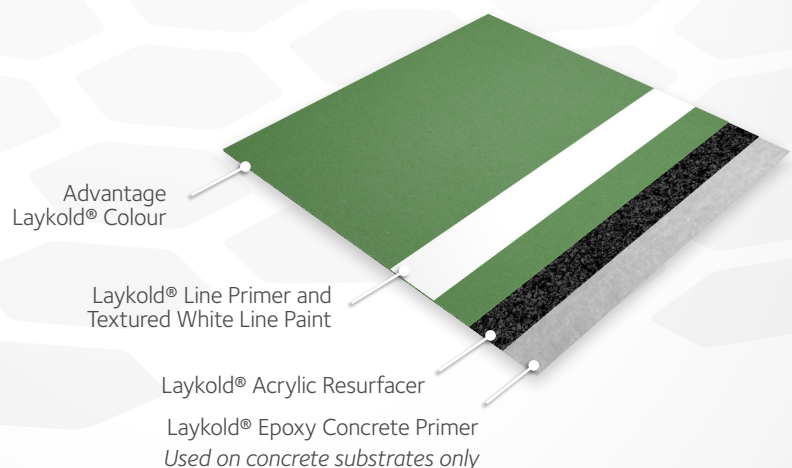

COLORCOAT

Laykold® ColorCoat system is a durable, fade and wear resistant, all-weather tennis and athletic surface, designed to beautify asphalt and/or concrete substrates while providing the desired speed of play.

ADVANTAGE

Laykold® Advantage system is comprised of factory textured colors using a select blend of silica sands. Batch mixing is simplified, resulting in superior quality control and a consistent surface pace regardless of location or applicator.

**Highlight: Advantage is factory textured.*

PERFORMANCE
ENHANCING
SURFACE
TECHNOLOGY

www.laykold.com • 03 8792 8000

Laykold®

COLORFLEX

Laykold® ColorFlex system is a highly flexible, premium quality, acrylic surface that is ideal for use with new asphalt pavements and cushioned, free floating, or slip-sheet surfaces that require highly flexible coatings for greater performance and longevity.

** Highlight: ColorFlex has superior elongation that exceeds industry standards*

HIGHLIGHTS

- Manufactured by APT in an ISO 9001 Quality Assured facility
- Can be adjusted to meet desired court pace
- Versatile application—tennis, basketball, netball, in-line, multisport, play courts and more
- Environmentally friendly – does not contain asbestos, lead or mercury
- A wide variety of long lasting colours
- Superior quality reputation for over 75 years
 - Custom colours available
- Nobody covers the court like Laykold®!