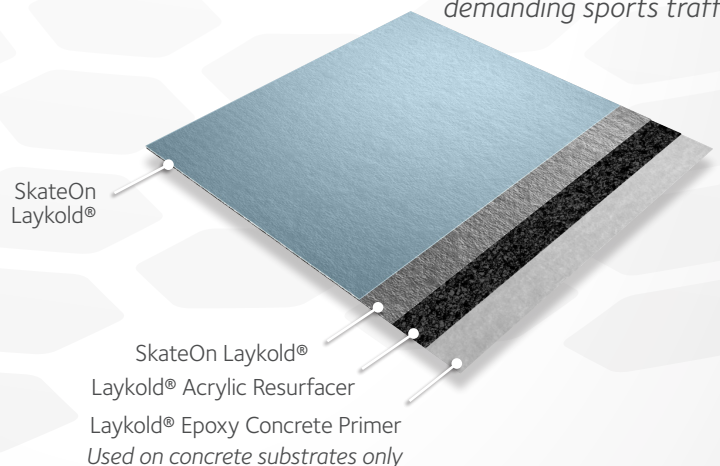

ADVANTAGE

Laykold® Advantage system is comprised of factory textured colors using a select blend of silica sands. Batch mixing is simplified, resulting in superior quality control and a consistent surface pace regardless of location or applicator.

**Highlight: Advantage is factory textured.*

PERFORMANCE
ENHANCING
SURFACE
TECHNOLOGY

www.laykold.com • 03 8792 8000

Laykold®

COLORFLEX

Laykold® ColorFlex system is a highly flexible, premium quality, acrylic surface that is ideal for use with new asphalt pavements and cushioned, free floating, or slip-sheet surfaces that require highly flexible coatings for greater performance and longevity.

** Highlight: ColorFlex has superior elongation that exceeds industry standards*

HIGHLIGHTS

- Manufactured by APT in an ISO 9001 Quality Assured facility
- Can be adjusted to meet desired court pace
- Versatile application—tennis, basketball, netball, in-line, multisport, play courts and more
- Environmentally friendly – does not contain asbestos, lead or mercury
- A wide variety of long lasting colours
- Superior quality reputation for over 75 years
 - Custom colours available
- Nobody covers the court like Laykold®!

SKATEON

Skate-On is a highly durable, 100% acrylic, all weather system, designed for more demanding sports traffic. From outdoor basketball to competitive in-line skating, we've got you covered!

** Highlight: SkateOn is a highly durable system designed for more demanding sports traffic*