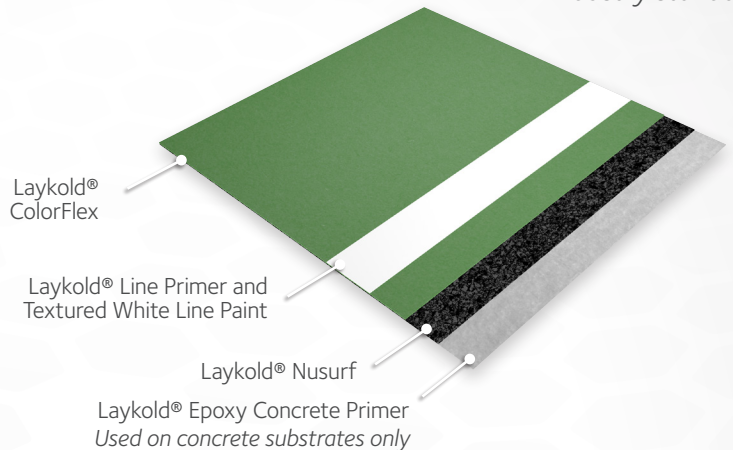

COLORCOAT

Laykold® ColorCoat system is a durable, fade and wear resistant, all-weather tennis and athletic surface, designed to beautify asphalt and/or concrete substrates while providing the desired speed of play.

ADVANTAGE

Laykold® Advantage system is comprised of factory textured colors using a select blend of silica sands. Batch mixing is simplified, resulting in superior quality control and a consistent surface pace regardless of location or applicator.

**Highlight: Advantage is factory textured.*

PERFORMANCE
ENHANCING
SURFACE
TECHNOLOGY

www.laykold.com • 03 8792 8000

Laykold®

COLORFLEX

Laykold® ColorFlex system is a highly flexible, premium quality, acrylic surface that is ideal for use with new asphalt pavements and cushioned, free floating, or slip-sheet surfaces that require highly flexible coatings for greater performance and longevity.

** Highlight: ColorFlex has superior elongation that exceeds industry standards*

HIGHLIGHTS

- Manufactured by APT in an ISO 9001 Quality Assured facility
- Can be adjusted to meet desired court pace
- Versatile application—tennis, basketball, netball, in-line, multisport, play courts and more
- Environmentally friendly – does not contain asbestos, lead or mercury
- A wide variety of long lasting colours
- Superior quality reputation for over 75 years
 - Custom colours available
- Nobody covers the court like Laykold®!